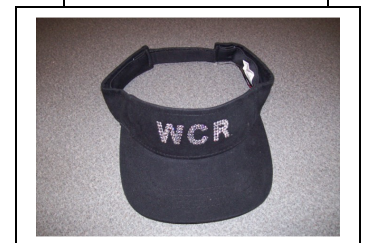

Contact Terri Bradford at 410-430-6875

email tbradfordre@aol.com

Or Mary Burgess 443-880-3740

Email mary.burgess@longandfoster.com